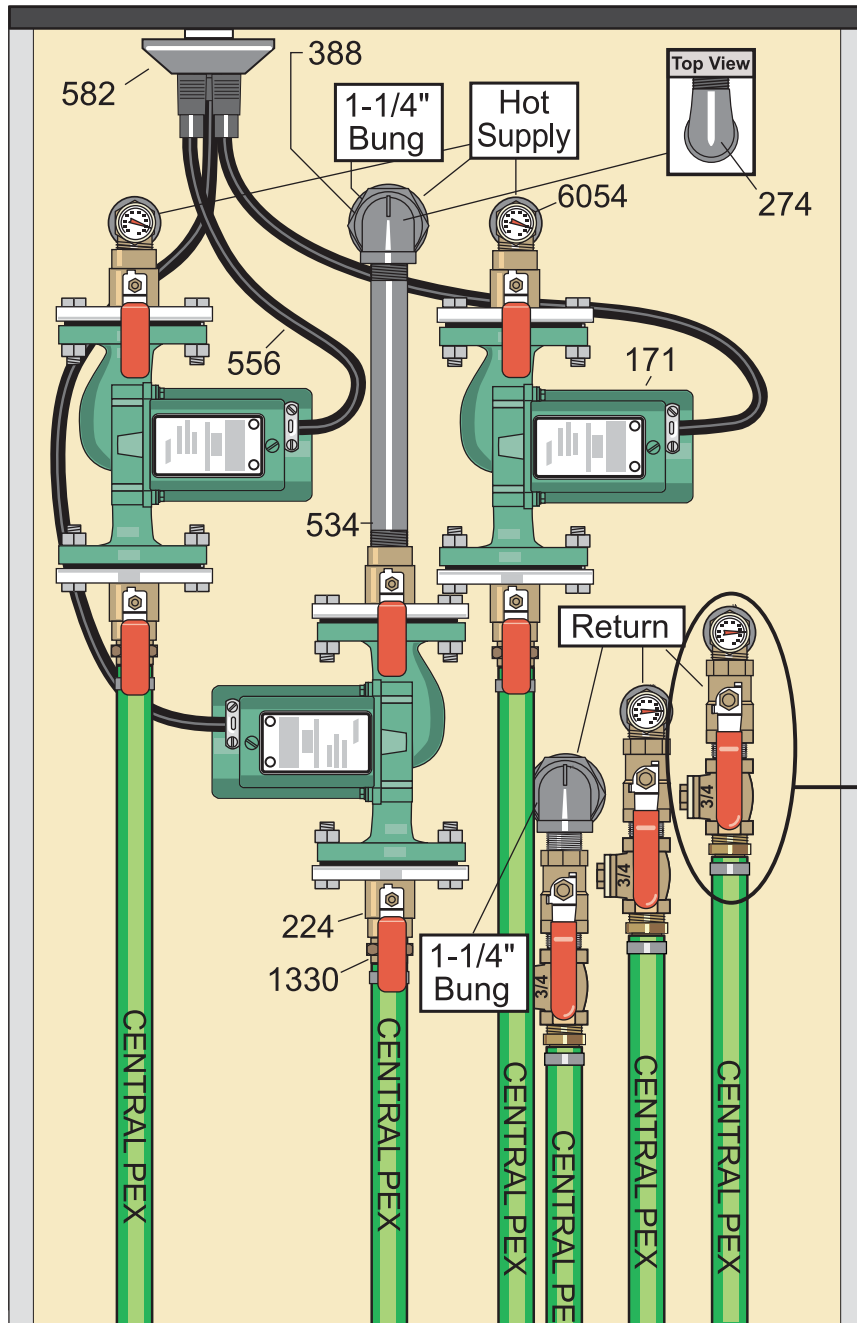

CL 6048 with 3 Pumps Installed

Parts List*		
Qty	p/n	Description
3	118	3/4" Close Nipple
3	171	007 Pump
3	198	3/4" Ball valve
3	224	3/4" Isolation Flange Kits
2	274	3/4" Black 90° Street Elbow
3	296	3/4" Swing Check Valve
2	388	1-1/4" x 3/4" Bushing
1	534	3/4" x 7" Nipple
3	556	Power Supply Cord, 32"
1	582	6 Outlet Converter
6	1330	3/4" x 1" MPT to PEX
4	3042	1/2" x 1/8" Bushing
4	6054	Temperature Gauge
1	6593	Grounding Rod Kit
2	6764	3/4" x 3/4" x 1/2" Offset Tee