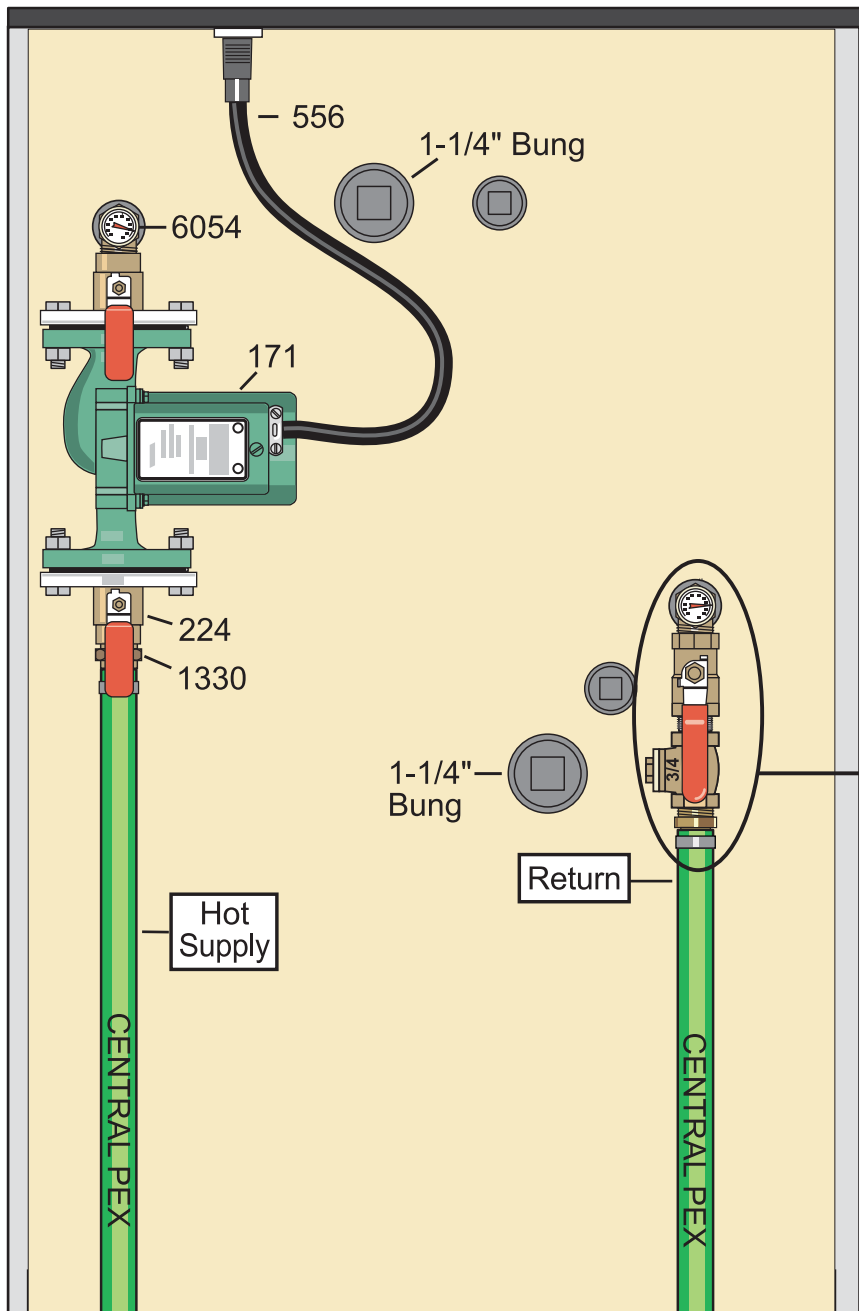

# CL 6048 with 1 Pump Installed

Parts List*		
Qty	p/n	Description
1	118	3/4" Close Nipple
1	171	007 Pump
2	198	3/4" Ball Valve
1	224	3/4" Isolation Flange Kits
1	296	3/4" Swing Check Valve
1	556	Power Supply Cord, 32"
2	1330	3/4" x 1" MPT to PEX
2	3042	1/2" x 1/8" Bushing
2	6054	Temperature Gauge
1	6593	Grounding Rod Kit

\*Parts and accessories sold separately. Pump size may vary.

**NOTE**  
Grounding Rod Kit (p/n 6593) must be installed with every furnace.