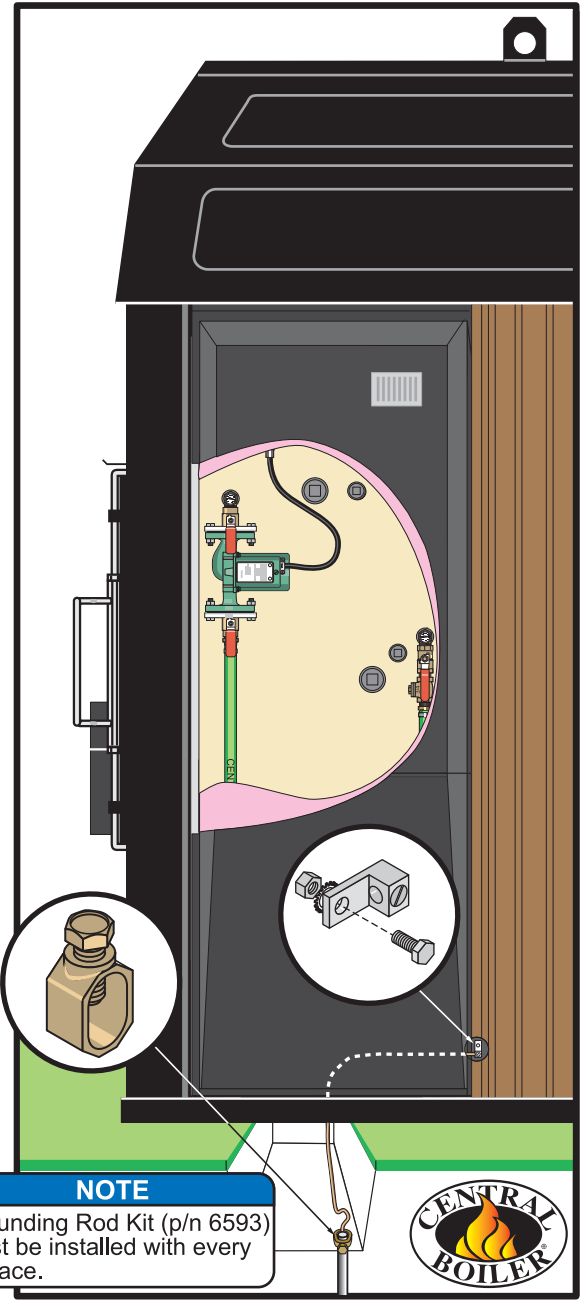

# CL 6048 with 1 Pump Installed

Parts List*		
Qty	p/n	Description
1	118	3/4" Close Nipple
1	171	007 Pump
2	198	3/4" Ball Valve
1	224	3/4" Isolation Flange Kits
1	296	3/4" Swing Check Valve
1	556	Power Supply Cord, 32"
2	1330	3/4" x 1" MPT to PEX
2	3042	1/2" x 1/8" Bushing
2	6054	Temperature Gauge
1	6593	Grounding Rod Kit

\*Parts and accessories sold separately. Pump size may vary.

**NOTE**  
Grounding Rod Kit (p/n 6593) must be installed with every furnace.