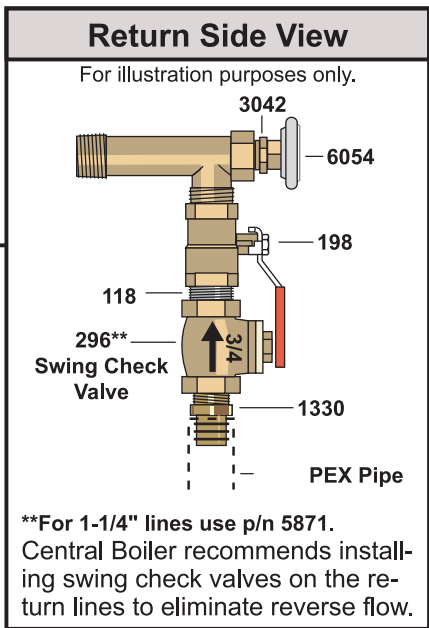

# CL 6048 with 1 Pump Installed

Parts List*		
Qty	p/n	Description
1	118	3/4" Close Nipple
1	171	007 Pump
2	198	3/4" Ball Valve
1	224	3/4" Isolation Flange Kits
1	296	3/4" Swing Check Valve
1	556	Power Supply Cord, 32"
2	1330	3/4" x 1" MPT to PEX
2	3042	1/2" x 1/8" Bushing
2	6054	Temperature Gauge
1	6593	Grounding Rod Kit

\*Parts and accessories sold separately. Pump size may vary.

**NOTE**  
Grounding Rod Kit (p/n 6593) must be installed with every furnace.