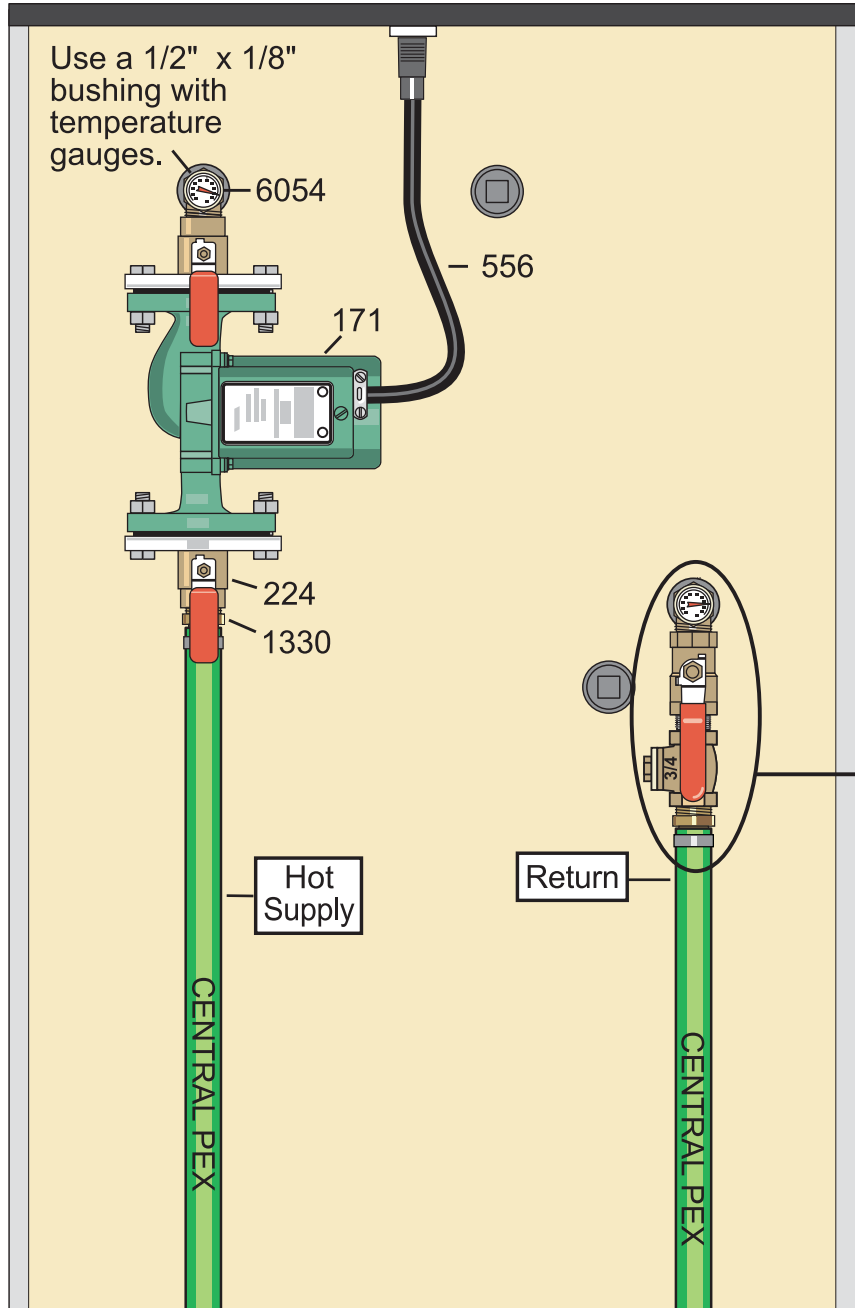

CL 5036 with 1 Pump Installed

Parts List*		
Qty	p/n	Description
1	118	3/4" Close Nipple
1	171	007 Pump
2	198	3/4" Ball Valve
1	224	3/4" Isolation Flange Kits
1	296	3/4" Swing Check Valve
1	556	Power Supply Cord, 32"
2	1330	3/4" x 1" MPT to PEX
2	3042	1/2" x 1/8" Bushing
2	6054	Temperature Gauge
1	6593	Grounding Rod Kit

*Parts and accessories sold separately.
Pump size may vary.