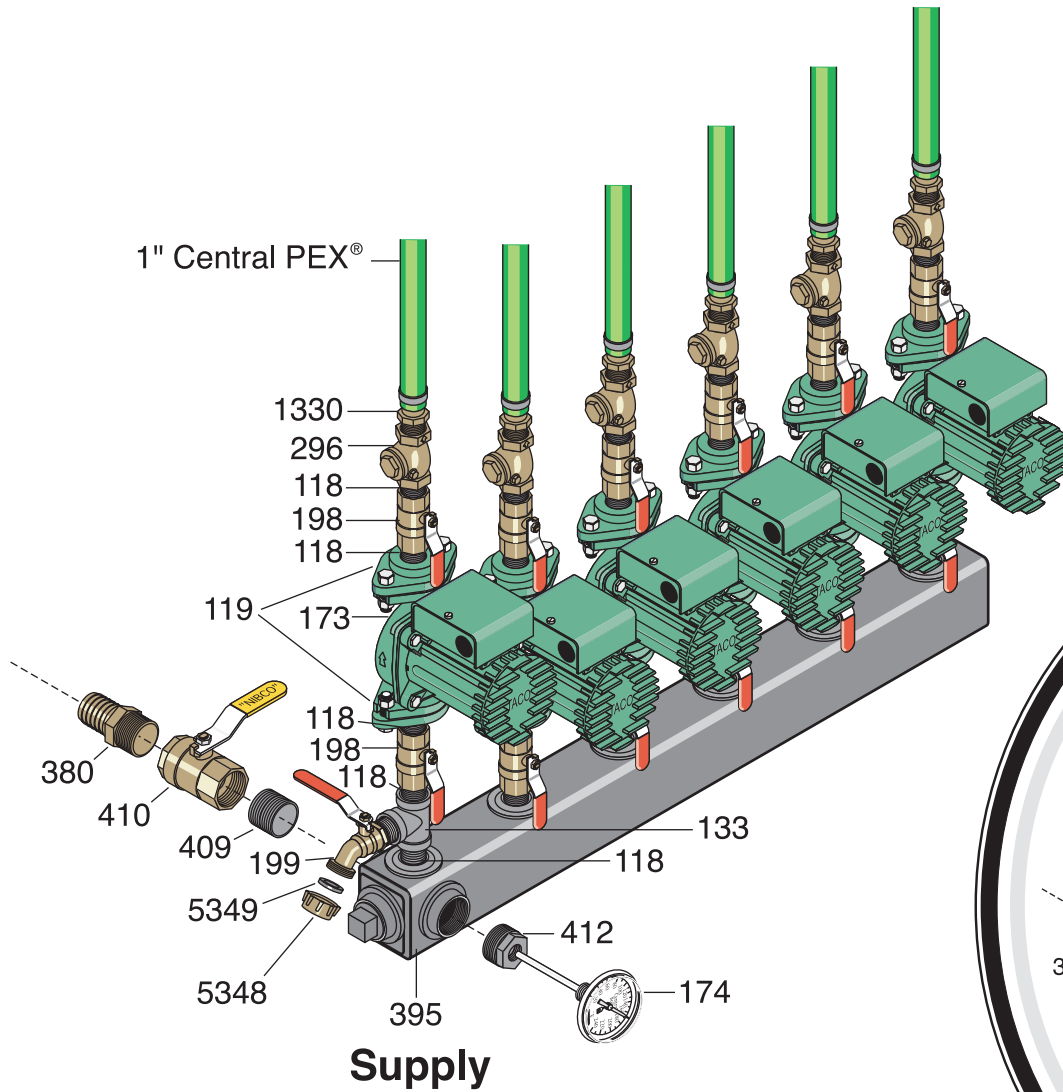

# Large Manifold Assembly

Qty	p/n	Description
32	118	3/4" Close Nipple
6	119	3/4" Flange Kit
2	133	3/4" Tee
6	173	009 Pump
2	174	Temperature Gauge
18	198	3/4" Ball Valve
2	199	3/4" Ball Drain Valve
6	296	3/4" Check Valve
2	380	1-1/4" Male Adapter
2	395	1-1/4" x 3/4" Manifold
2	409	1-1/4" Close Nipple
2	410	1-1/4" Ball Valve
2	412	1-1/4" x 1/2" Bushing
12	1330	1" x 3/4" Adapter
2	5348	3/4" Brass Hose Cap
2	5349	3/4" Hose Seal Washer