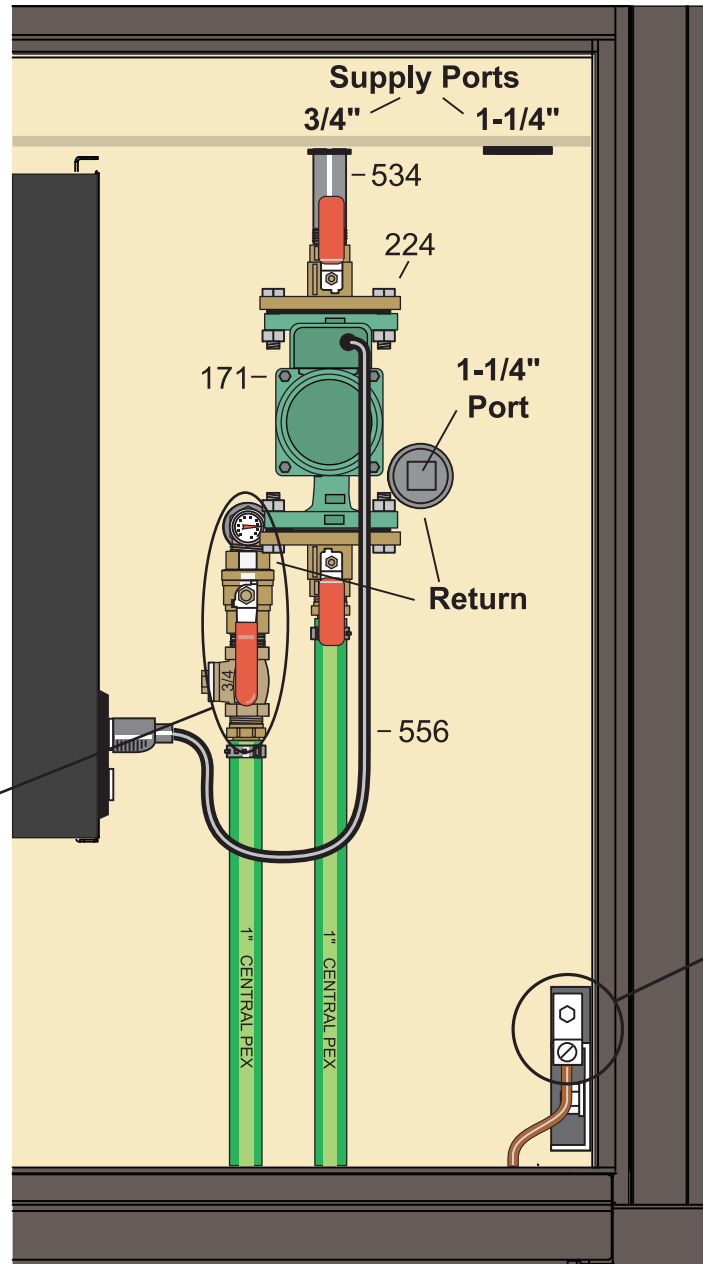

# E-Classic 1400 with 1 Pump Installed

1 - Pump Parts List*		
Qty	p/n	Description
1	118	Close Nipple, 3/4"
1	171	007 Pump
1	198	Ball Valve, 3/4"
1	224	Isolation Flange Kits, 3/4"
1	296	Swing Check Valve, 3/4"
1	534	Nipple, 3/4 x 7"
1	556	Power Supply Cord, 32"
2	1330	MPT to PEX, 3/4" x 1"
1	3042	Bushing, 1/2" x 1/8"
2	5926	Stainless Steel Clamp, 1"
1	6054	Temperature Gauge
1	6764	Offset Tee, 3/4" x 3/4" x 1/2"
1	6593	Grounding Rod Kit

\*Parts and accessories sold separately. Pump size may vary.

Area of Focus

**NOTE**  
Grounding Rod Kit (p/n 6593) must be installed with every furnace.

For illustration purposes only.