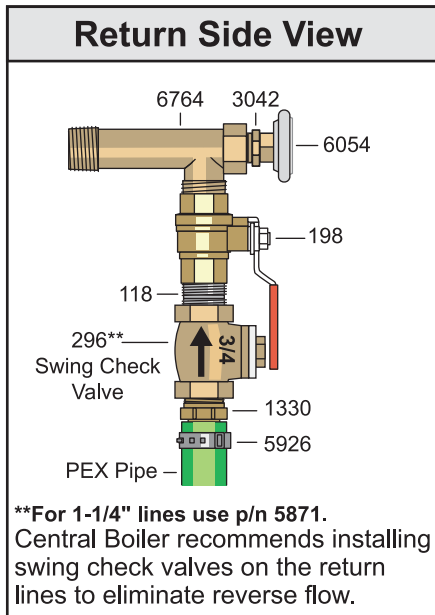

# E-Classic 1400 with 1 Pump Installed

1 - Pump Parts List*		
Qty	p/n	Description
1	118	Close Nipple, 3/4"
1	171	007 Pump
1	198	Ball Valve, 3/4"
1	224	Isolation Flange Kits, 3/4"
1	296	Swing Check Valve, 3/4"
1	534	Nipple, 3/4 x 7"
1	556	Power Supply Cord, 32"
2	1330	MPT to PEX, 3/4" x 1"
1	3042	Bushing, 1/2" x 1/8"
2	5926	Stainless Steel Clamp, 1"
1	6054	Temperature Gauge
1	6764	Offset Tee, 3/4" x 3/4" x 1/2"
1	6593	Grounding Rod Kit

\*Parts and accessories sold separately. Pump size may vary.

Area of Focus

**NOTE**  
Grounding Rod Kit (p/n 6593) must be installed with every furnace.

For illustration purposes only.