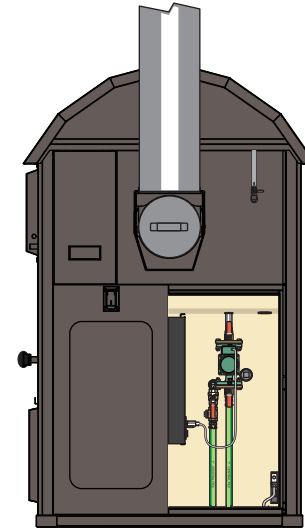

# E-Classic 1400 with 1 Pump Installed

1 - Pump Parts List*		
Qty	p/n	Description
1	118	Close Nipple, 3/4"
1	171	007 Pump
1	198	Ball Valve, 3/4"
1	224	Isolation Flange Kits, 3/4"
1	296	Swing Check Valve, 3/4"
1	534	Nipple, 3/4 x 7"
1	556	Power Supply Cord, 32"
2	1330	MPT to PEX, 3/4" x 1"
1	3042	Bushing, 1/2" x 1/8"
2	5926	Stainless Steel Clamp, 1"
1	6054	Temperature Gauge
1	6764	Offset Tee, 3/4" x 3/4" x 1/2"
1	6593	Grounding Rod Kit

\*Parts and accessories sold separately. Pump size may vary.

Area of Focus

**NOTE**  
Grounding Rod Kit (p/n 6593) must be installed with every furnace.

For illustration purposes only.