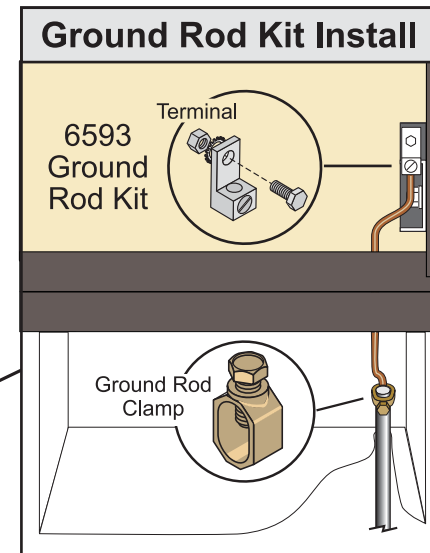

# E-Classic 1400 with 1 Pump Installed

1 - Pump Parts List*		
Qty	p/n	Description
1	118	Close Nipple, 3/4"
1	171	007 Pump
1	198	Ball Valve, 3/4"
1	224	Isolation Flange Kits, 3/4"
1	296	Swing Check Valve, 3/4"
1	534	Nipple, 3/4 x 7"
1	556	Power Supply Cord, 32"
2	1330	MPT to PEX, 3/4" x 1"
1	3042	Bushing, 1/2" x 1/8"
2	5926	Stainless Steel Clamp, 1"
1	6054	Temperature Gauge
1	6764	Offset Tee, 3/4" x 3/4" x 1/2"
1	6593	Grounding Rod Kit

\*Parts and accessories sold separately. Pump size may vary.

Area of Focus

**NOTE**  
Grounding Rod Kit (p/n 6593) must be installed with every furnace.

For illustration purposes only.